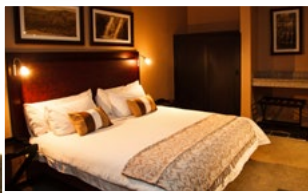

Love is in the forest air!

AT MOUNT SHEBA, A FOREVER LODGE

SPOIL THAT SPECIAL SOMEONE WITH AN UNFORGETTABLE GETAWAY AT MOUNT SHEBA, A FOREVER LODGE!

- ♥ One night's accommodation for a couple
- ♥ Candlelit dinner in the evening
- ♥ Poolside breakfast in the morning
- ♥ A romantic turndown with rose petals and candles
- ♥ R250 Spa Voucher
- ♥ Sparkling wine and chocolate with the romantic turndown
- ♥ If two nights are booked, the romantic turndown is replaced with a picnic basket on the second day to take on a hike through the forest

ONLY R1760! PER NIGHT

Valid from 01 Feb 2019 up and including 27 Feb 2019, not for groups, not commissionable, Day Spa voucher not transferable for cash or any other exchanges, normal rates will apply if more than two guests share a suite.

Nestled in the heart of the mystical rainforest, Mount Sheba, A Forever Lodge is a hidden gem that's synonymous with natural serenity, whimsical forest trails and crackling log fires.

LET'S TOAST TO HALF A CENTURY OF LOVE, ROMANCE AND SPECIAL MOMENTS.