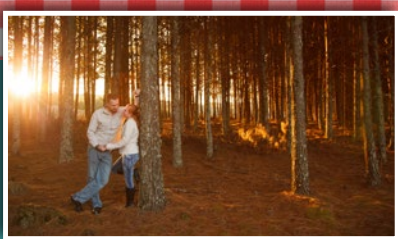

True love is a picnic!

WHISK YOUR LOVED ONE AWAY FOR A ROMANTIC PICNIC IN THE FOREST!

For only R160 per couple, you'll receive a **standard basket** packed with a variety of goodies:

Fresh Pocket Pita Breads with Filling | Chocolate | Wrapped Muffins | Packet of Chips | Fruit Juice | Still Waters | Fresh Seasonal Whole Fruit

With a plethora of picturesque picnic spots to choose from, Mount Sheba sets the scene for **THE ULTIMATE LOVE STORY.**

Terms and conditions apply | Specific items subject to availability | Prices may change without prior notice